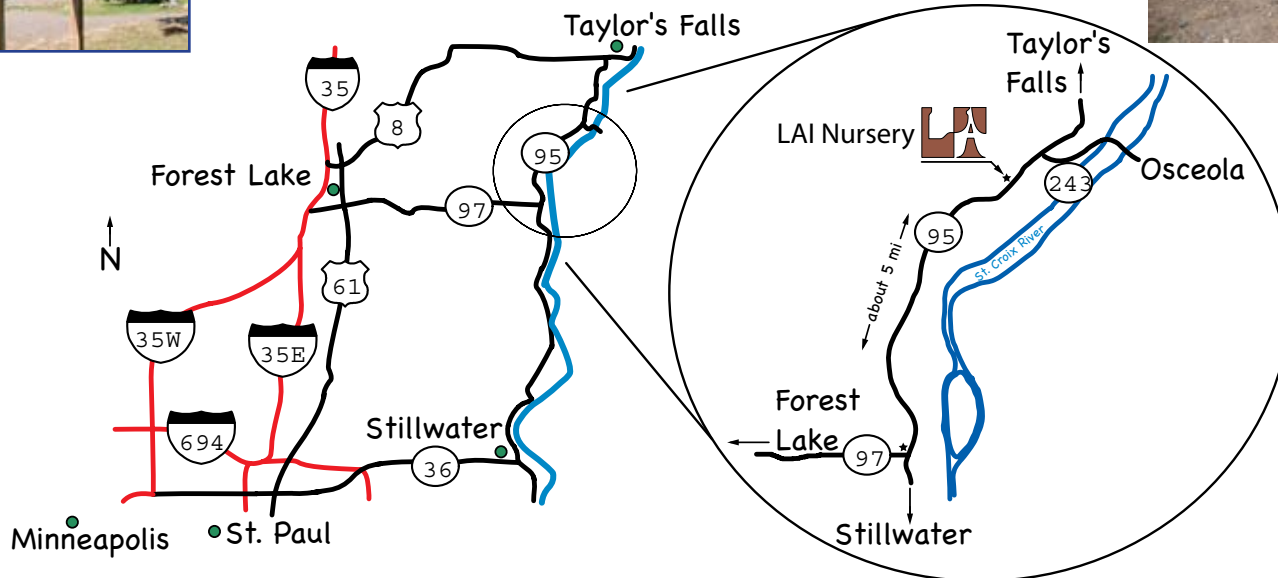

## Driving Directions

We are located on the west side of the road, just north of the Franconia Town Hall (Old Schoolhouse)

**From Twin Cities** Take I-35 north to MN 97 just south of Forest Lake. Go east through Forest Lake and Scandia to the intersection with MN 95. Turn left drive about 5 miles. Nursery is on the left.

**From Stillwater** Take MN 95 north about 20 miles. Nursery is on the left.

**From N. Branch** Take MN 95 east and south through Taylor's Falls. Head south (left turn) where MN 95 diverges from US 8. Go about 5 miles. Nursery will be on the right.

**From Wisconsin** Cross the St. Croix River bridge at Osceola. Take MN 243 west to MN 95. Turn left. Go about 1/2 mi south on MN 95. Nursery is on the right.

**St. Croix Trail is the same highway as MN 95.**