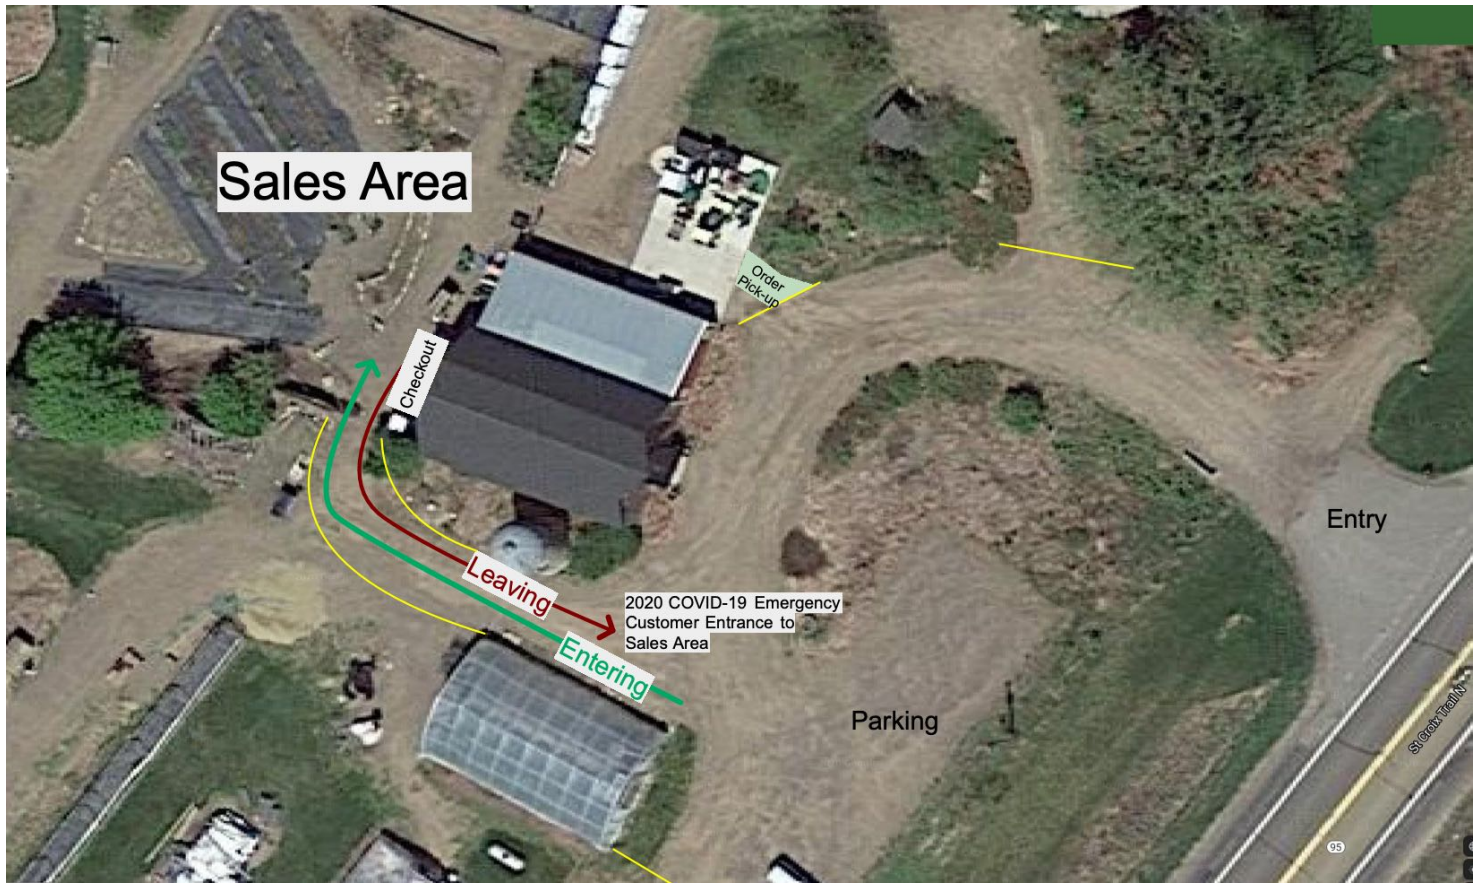

Landscape Alternatives, Inc.

25316 St. Croix Tr.; Shafer, MN 55074

651-257-4460

email: landscapealt@frontiernet.net

web: www.landscapealternatives.com

Find Us on Facebook!

Welcome!!! We look forward to your visit!

We will be opening for the 2020 nursery season on Friday, May 8. We have made some changes to our operation for sales due to the COVID-19 pandemic emergency. Our customer entrance will be between the barn / silo and the greenhouse. Please observe the one-way directional paths at the entrance as shown above. Please also note the following changes and precautions:

- **Patience has never been a greater virtue than it is right now. We will do the best we can.**
- Please be courteous to others and follow CDC guidelines for social distancing including the use of work gloves and masks. We request that you bring these with you. We will be regularly sanitizing appropriate surfaces.
- All plants for sale are outside. Check out will be at a weather-resistant station set up at the nursery-side barn door. The building is otherwise closed to the public. Please follow signs posted for directions.
- No children or pets.
- E-mail us if you wish to pre-order. We will respond by email with further instructions. Please understand that we are not an internet / mail order nursery. Order turn-around time may take a few days depending on how busy we are and specific seasonal availability of particular species.
- All sales final; no returns or exchanges. Payment by credit and / or debit card only.
- Hours Tuesday - Sunday 12 Noon - 5 PM. Closed Mondays and major holidays.